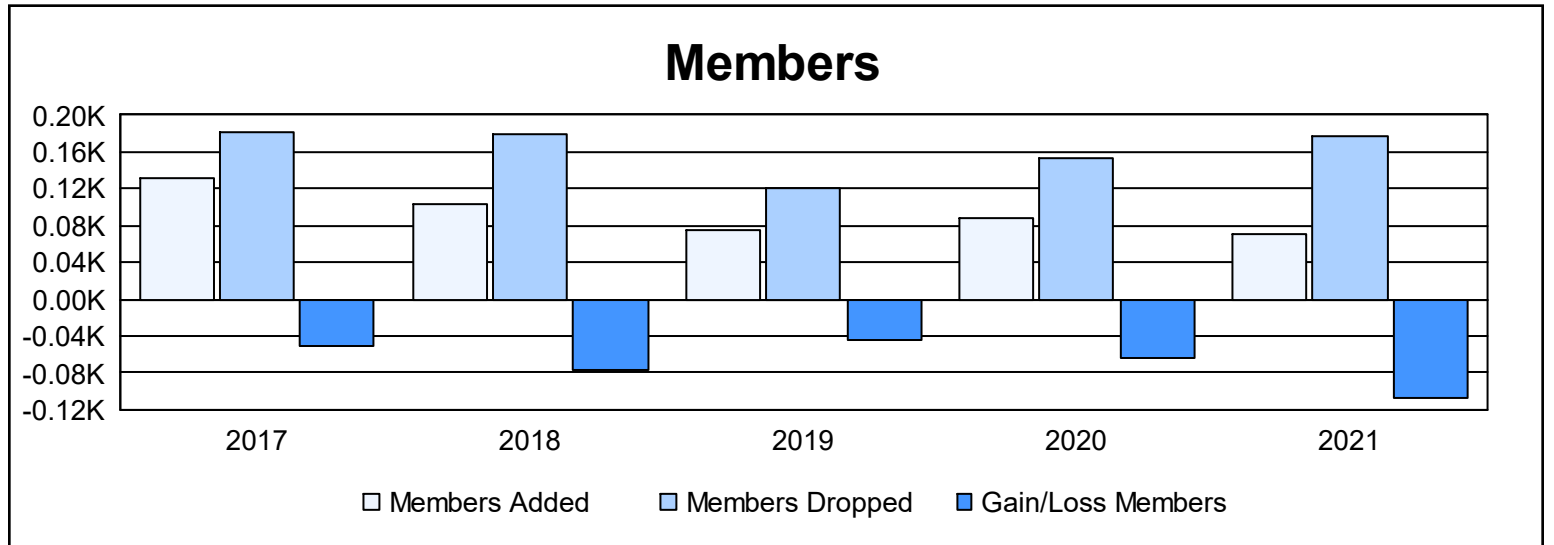

Year	New Clubs	Dropped Clubs	Gain/ Loss Clubs	New Members	Charter Members	Reinstate Members	Transfer Members	Total Member Added	Total Members Dropped	Gain/ Loss Members
2016-2017	0	2	-2	119	0	4	8	131	182	-51
2017-2018	0	1	-1	89	0	7	7	103	180	-77
2018-2019	0	0	0	67	0	1	8	76	121	-45
2019-2020	0	3	-3	62	0	8	19	89	154	-65
2020-2021	0	3	-3	50	1	5	14	70	177	-107
Average	0	2	-2	77	0	5	11	94	163	-69

Membership Composition June 2021 Cumulative

Gender Composition June 2021 Cumulative